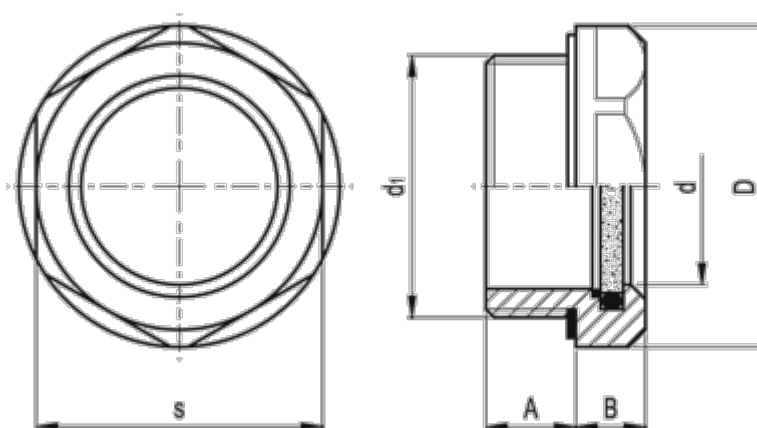

Data Sheet

Article number: 20674514

Description: E+G Oil level indicator
GN 743.5-11-M16x1.5-B

Measures

A = 8.0

B = 7.5

D = 22

d = 11

d1 = M16x1.5

s = 20